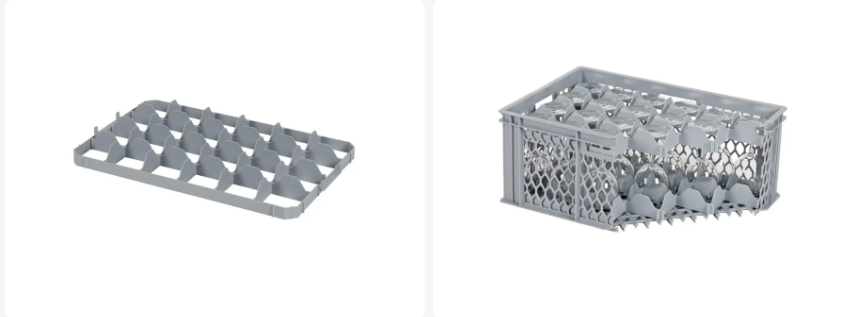

Article number: 30.24.B

Upper 24 space subdivision - BASIC glass crates - size 90 x 86 mm

Product specifications

External
dimensions (L x 590 x 365 x 55 mm
W x H)

Material PP

Article number 30.24.B

Weight (kg) 0,2 kg

Color Grey

European Article
Number 7424910062065

Maximum Ø
glass 85

Quantity per
pallet 200

Alternative articles