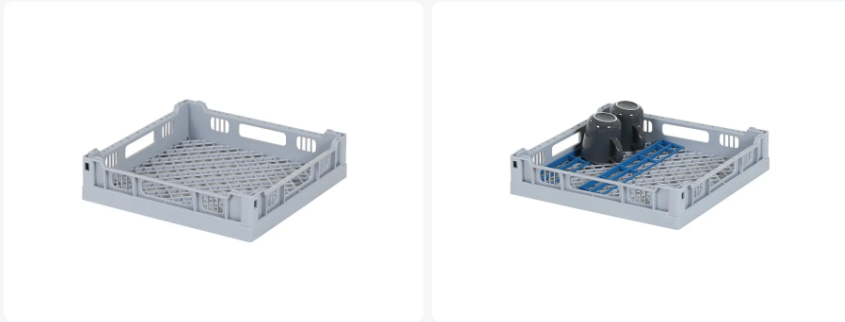

# Universal basket - 400 x 400 mm

## Product specifications

External dimensions ( L x W x H)	400 x 400 x 90 mm
Internal dimensions (L x W x H)	365 x 365 x 73 mm
Handles	Open handles on four sides for greater carrying comfort
Sidewalls	Open, for optimum washing result and a faster drying process
Material	PP
Article number	50.401
Weight (kg)	0,8 kg
Temperature range	-30°C to +80°C
Color	Grey
Bottom	Coarse mesh

## Properties

50.401 universal basket is suitable for a mixed load of glassware and dishes

## Description

The universal rack 50.401, with dimensions of 400 x 400 x H 90 mm, has an internal height of 73 mm. This dishwasher rack is designed for universal use and is suitable for mixed loads of glassware and tableware. The base is open and specially reinforced, making the universal rack suitable for use in rack conveyor dishwashing machines with transport hooks. The side walls feature an open construction to ensure optimal washing results and a faster drying process. The universal rack 50.401 is an exceptionally durable rack with the best references on the market.