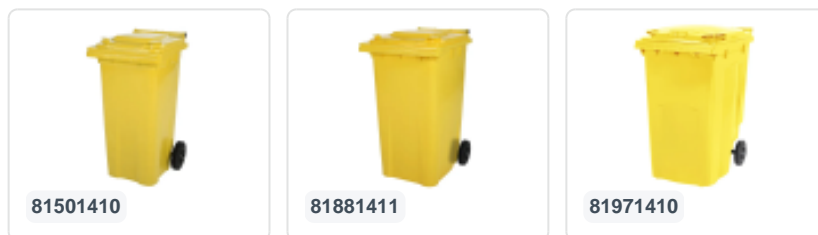

Matching accessories