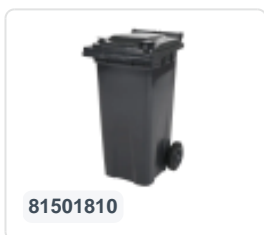

Matching accessories