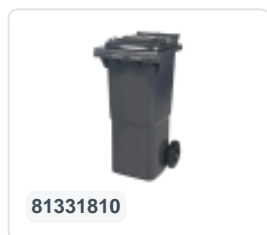

Matching accessories