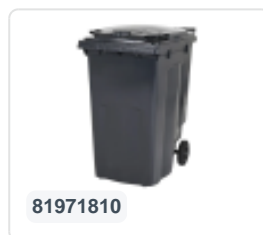

Matching accessories