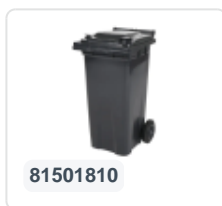

Matching accessories