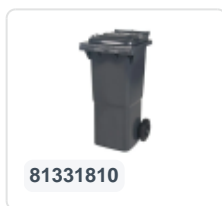

Matching accessories