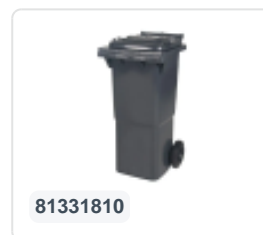

Two-wheeled 80 litre waste container - brown

Product specifications

External dimensions (L x W x H) 450 x 515 x 930 mm

Capacity 80 liter

Material Recycled HDPE

Article number 81371710

Weight (kg) 9,2 kg

Color Brown

Quantity per pallet 26

Properties

The waste container is fitted with two wheels Ø 200 mm, with rubber tread.

The two-wheeled waste container is suitable for emptying at the side of the dustcart.

Matching accessories