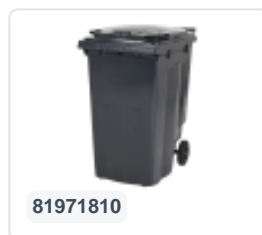

Two-wheeled 80 litre waste container - brown

Product specifications

External dimensions (L x W x H) 450 x 515 x 930 mm

Capacity 80 liter

Material Recycled HDPE

Article number 81371710

Weight (kg) 9,2 kg

Color Brown

Quantity per pallet 26

Properties

The waste container is fitted with two wheels Ø 200 mm, with rubber tread.

The two-wheeled waste container is suitable for emptying at the side of the dustcart.

Matching accessories