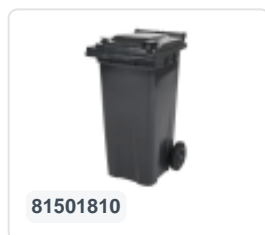

Two-wheeled 80 litre waste container - brown

Product specifications

External dimensions (L x W x H) 450 x 515 x 930 mm

Capacity 80 liter

Material Recycled HDPE

Article number 81371710

Weight (kg) 9,2 kg

Color Brown

Quantity per pallet 26

Properties

The waste container is fitted with two wheels Ø 200 mm, with rubber tread.

The two-wheeled waste container is suitable for emptying at the side of the dustcart.

Matching accessories