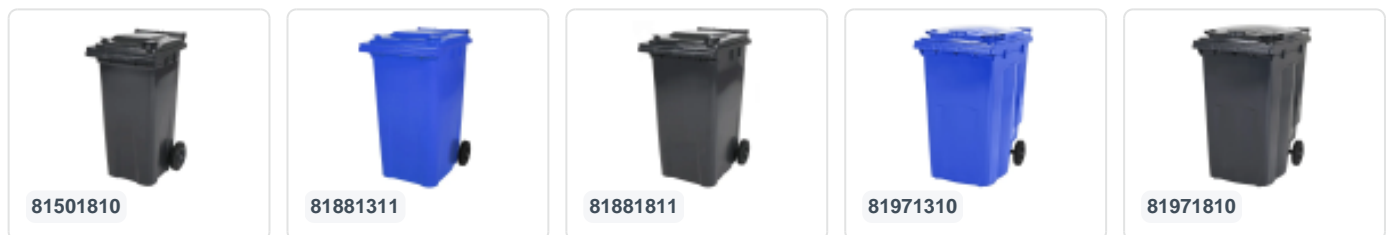

Two-wheeled 80 litre waste container - blue

Product specifications

External dimensions (L x W x H)	450 x 515 x 930 mm
Capacity	80 liter
Material	Recycled HDPE
Article number	81371310
Weight (kg)	9,2 kg
Color	Blue
Quantity per pallet	26

Properties

The waste container is fitted with two wheels Ø 200 mm, with rubber tread.

The two-wheeled waste container is suitable for emptying at the side of the dustcart.

Matching accessories

Alternative articles