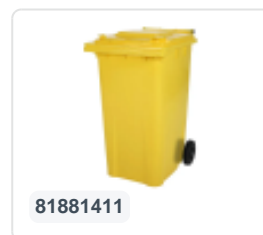

Two-wheeled 340 litre waste container - yellow

Product specifications

External dimensions (L x W x H)	650 x 880 x 1150 mm
Capacity	340 liter
Material	Recycled HDPE
Article number	81971410
Weight (kg)	15 kg
Color	Yellow

Properties

The waste container is fitted with two wheels Ø 200 mm, with rubber tread.

The two-wheeled waste container is suitable for emptying at the side of the dustcart.

Matching accessories

Alternative articles