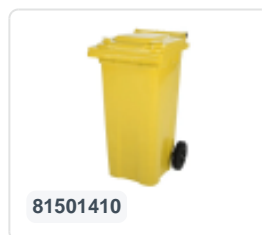

Two-wheeled 340 litre waste container - yellow

Product specifications

External dimensions (L x W x H)	650 x 880 x 1150 mm
Capacity	340 liter
Material	Recycled HDPE
Article number	81971410
Weight (kg)	15 kg
Color	Yellow

Properties

The waste container is fitted with two wheels Ø 200 mm, with rubber tread.

The two-wheeled waste container is suitable for emptying at the side of the dustcart.

Matching accessories

Alternative articles