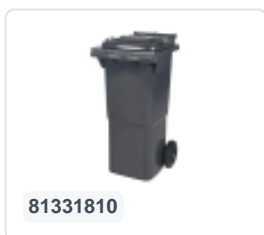

Two-wheeled 340 litre waste container - yellow

Product specifications

External dimensions (L x W x H)	650 x 880 x 1150 mm
Capacity	340 liter
Material	Recycled HDPE
Article number	81971410
Weight (kg)	15 kg
Color	Yellow

Properties

The waste container is fitted with two wheels Ø 200 mm, with rubber tread.

The two-wheeled waste container is suitable for emptying at the side of the dustcart.

Matching accessories

Alternative articles