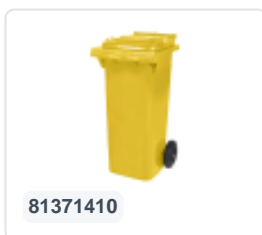

Two-wheeled 340 litre waste container - yellow

Product specifications

External dimensions (L x W x H)	650 x 880 x 1150 mm
Capacity	340 liter
Material	Recycled HDPE
Article number	81971410
Weight (kg)	15 kg
Color	Yellow

Properties

The waste container is fitted with two wheels Ø 200 mm, with rubber tread.

The two-wheeled waste container is suitable for emptying at the side of the dustcart.

Matching accessories

Alternative articles