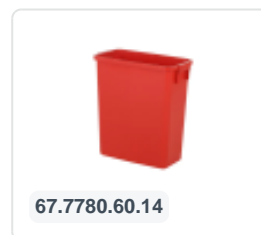

Two-wheeled 340 litre waste container - red

Product specifications

External dimensions (L x W x H)	650 x 880 x 1150 mm
Capacity	340 liter
Material	Recycled HDPE
Article number	81971910
Weight (kg)	15 kg
Color	Red

Properties

The waste container is fitted with two wheels Ø 200 mm, with rubber tread.

The two-wheeled waste container is suitable for emptying at the side of the dustcart.

Matching accessories

Alternative articles