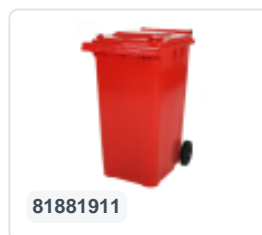

Two-wheeled 340 litre waste container - red

Product specifications

External dimensions (L x W x H)	650 x 880 x 1150 mm
Capacity	340 liter
Material	Recycled HDPE
Article number	81971910
Weight (kg)	15 kg
Color	Red

Properties

The waste container is fitted with two wheels Ø 200 mm, with rubber tread.

The two-wheeled waste container is suitable for emptying at the side of the dustcart.

Matching accessories

Alternative articles