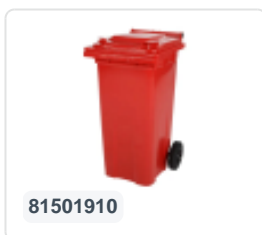

Two-wheeled 340 litre waste container - red

Product specifications

External dimensions (L x W x H)	650 x 880 x 1150 mm
Capacity	340 liter
Material	Recycled HDPE
Article number	81971910
Weight (kg)	15 kg
Color	Red

Properties

The waste container is fitted with two wheels Ø 200 mm, with rubber tread.

The two-wheeled waste container is suitable for emptying at the side of the dustcart.

Matching accessories

Alternative articles