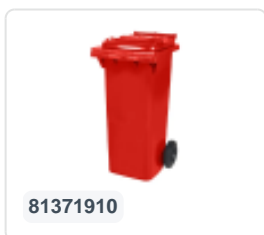

Two-wheeled 340 litre waste container - red

Product specifications

External dimensions (L x W x H)	650 x 880 x 1150 mm
Capacity	340 liter
Material	Recycled HDPE
Article number	81971910
Weight (kg)	15 kg
Color	Red

Properties

The waste container is fitted with two wheels Ø 200 mm, with rubber tread.

The two-wheeled waste container is suitable for emptying at the side of the dustcart.

Matching accessories

Alternative articles