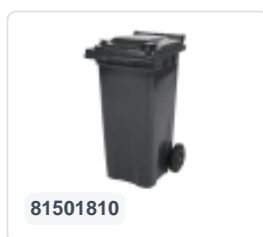

Two-wheeled 340 litre waste container - grey

Product specifications

External dimensions (L x W x H)	650 x 880 x 1150 mm
Capacity	340 liter
Material	Recycled HDPE
Article number	81971810
Weight (kg)	15 kg
Color	Grey

Properties

The waste container is fitted with two wheels Ø 200 mm, with rubber tread.

The two-wheeled waste container is suitable for emptying at the side of the dustcart.

Matching accessories

Alternative articles