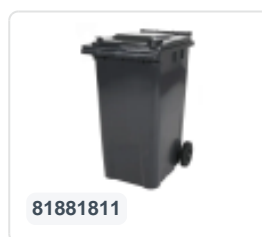

Two-wheeled 340 litre waste container - grey

Product specifications

External dimensions (L x W x H)	650 x 880 x 1150 mm
Capacity	340 liter
Material	Recycled HDPE
Article number	81971810
Weight (kg)	15 kg
Color	Grey

Properties

The waste container is fitted with two wheels Ø 200 mm, with rubber tread.

The two-wheeled waste container is suitable for emptying at the side of the dustcart.

Matching accessories

Alternative articles