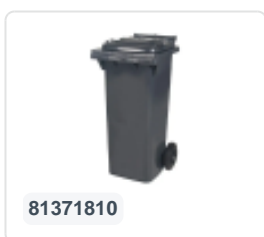

Two-wheeled 340 litre waste container - grey

Product specifications

External dimensions (L x W x H)	650 x 880 x 1150 mm
Capacity	340 liter
Material	Recycled HDPE
Article number	81971810
Weight (kg)	15 kg
Color	Grey

Properties

The waste container is fitted with two wheels Ø 200 mm, with rubber tread.

The two-wheeled waste container is suitable for emptying at the side of the dustcart.

Matching accessories

Alternative articles