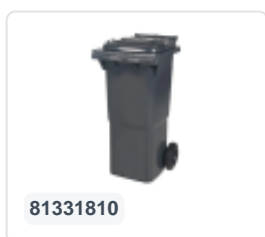

Two-wheeled 340 litre waste container - grey

Product specifications

External dimensions (L x W x H)	650 x 880 x 1150 mm
Capacity	340 liter
Material	Recycled HDPE
Article number	81971810
Weight (kg)	15 kg
Color	Grey

Properties

The waste container is fitted with two wheels Ø 200 mm, with rubber tread.

The two-wheeled waste container is suitable for emptying at the side of the dustcart.

Matching accessories

Alternative articles