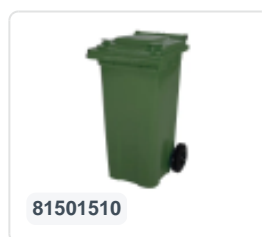

Matching accessories