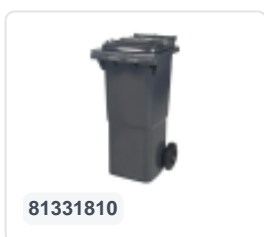

Matching accessories