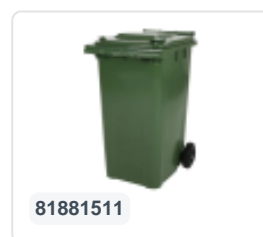

Matching accessories