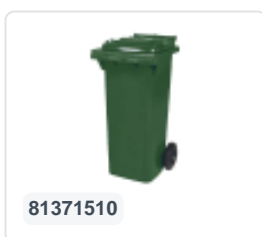

Matching accessories