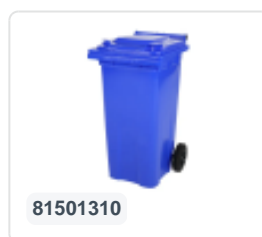

Article number: 81971310

Printing possible

Two-wheeled 340 litre waste container - blue

Product specifications

External dimensions (L x W x H)	650 x 880 x 1150 mm
Capacity	340 liter
Material	Recycled HDPE
Article number	81971310
Weight (kg)	15 kg
Color	Blue

Properties

The waste container is fitted with two wheels Ø 200 mm, with rubber tread.

The two-wheeled waste container is suitable for emptying at the side of the dustcart.

Matching accessories

Alternative articles