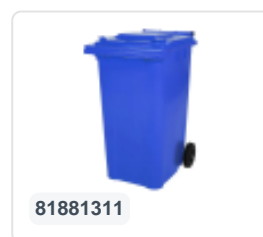

Article number: 81971310

Printing possible

Two-wheeled 340 litre waste container - blue

Product specifications

External dimensions (L x W x H)	650 x 880 x 1150 mm
Capacity	340 liter
Material	Recycled HDPE
Article number	81971310
Weight (kg)	15 kg
Color	Blue

Properties

The waste container is fitted with two wheels Ø 200 mm, with rubber tread.

The two-wheeled waste container is suitable for emptying at the side of the dustcart.

Matching accessories

Alternative articles