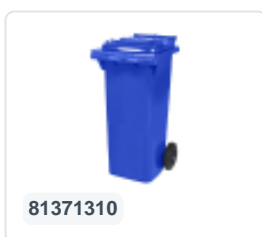

Article number: 81971310

Printing possible

Two-wheeled 340 litre waste container - blue

Product specifications

External dimensions (L x W x H)	650 x 880 x 1150 mm
Capacity	340 liter
Material	Recycled HDPE
Article number	81971310
Weight (kg)	15 kg
Color	Blue

Properties

The waste container is fitted with two wheels Ø 200 mm, with rubber tread.

The two-wheeled waste container is suitable for emptying at the side of the dustcart.

Matching accessories

Alternative articles