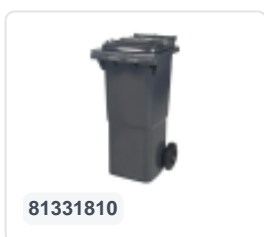

Article number: 81971310

Printing possible

Two-wheeled 340 litre waste container - blue

Product specifications

External dimensions (L x W x H)	650 x 880 x 1150 mm
Capacity	340 liter
Material	Recycled HDPE
Article number	81971310
Weight (kg)	15 kg
Color	Blue

Properties

The waste container is fitted with two wheels Ø 200 mm, with rubber tread.

The two-wheeled waste container is suitable for emptying at the side of the dustcart.

Matching accessories

Alternative articles