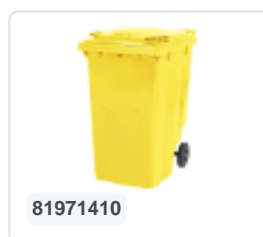

Matching accessories