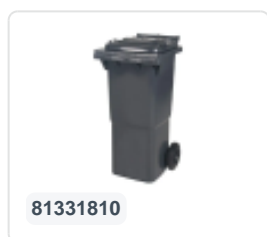

Matching accessories