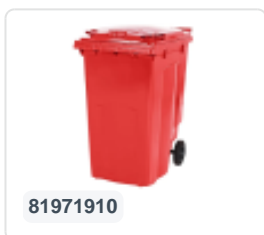

Two-wheeled 240 litre waste container - red

Product specifications

External dimensions (L x W x H)	580 x 740 x 1100 mm
Capacity	240 liter
Material	Recycled HDPE
Article number	81881911
Weight (kg)	14 kg
Color	Red
Quantity per pallet	26

Properties

The waste container is fitted with two wheels Ø 200 mm, with rubber tread.

The two-wheeled waste container is suitable for emptying at the side of the dustcart.

Matching accessories

Alternative articles