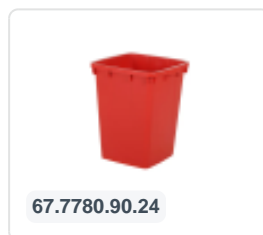

Two-wheeled 240 litre waste container - red

Product specifications

External dimensions (L x W x H)	580 x 740 x 1100 mm
Capacity	240 liter
Material	Recycled HDPE
Article number	81881911
Weight (kg)	14 kg
Color	Red
Quantity per pallet	26

Properties

The waste container is fitted with two wheels Ø 200 mm, with rubber tread.

The two-wheeled waste container is suitable for emptying at the side of the dustcart.

Matching accessories

Alternative articles