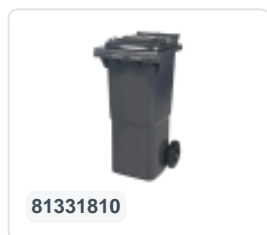

Two-wheeled 240 litre waste container - green

Product specifications

External dimensions (L x W x H)	580 x 740 x 1100 mm
Capacity	240 liter
Material	Recycled HDPE
Article number	81881511
Weight (kg)	14 kg
Color	Green
Quantity per pallet	26

Properties

The waste container is fitted with two wheels Ø 200 mm, with rubber tread.

The two-wheeled waste container is suitable for emptying at the side of the dustcart.

Matching accessories

Alternative articles