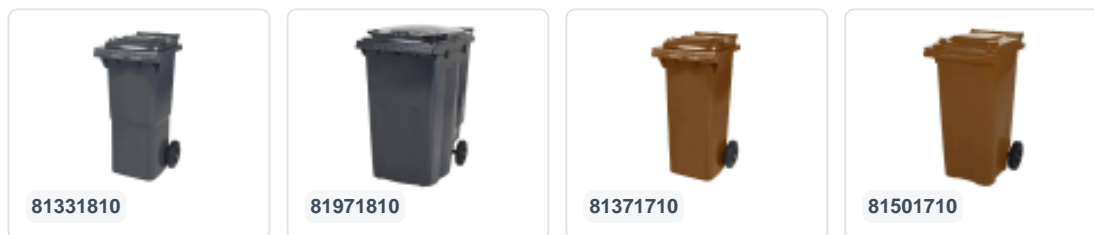

Two-wheeled 240 litre waste container - brown

Product specifications

External dimensions (L x W x H)	580 x 740 x 1100 mm
Capacity	240 liter
Material	Recycled HDPE
Article number	81881711
Weight (kg)	14 kg
Color	Brown
Quantity per pallet	26

Properties

The waste container is fitted with two wheels Ø 200 mm, with rubber tread.

The two-wheeled waste container is suitable for emptying at the side of the dustcart.

Matching accessories

Alternative articles