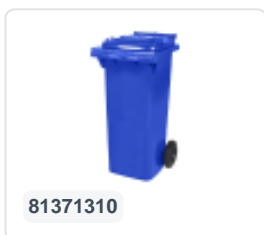

Two-wheeled 240 litre waste container - blue

Product specifications

External dimensions (L x W x H)	580 x 740 x 1100 mm
Capacity	240 liter
Material	Recycled HDPE
Article number	81881311
Weight (kg)	14 kg
Color	Blue
Quantity per pallet	26

Properties

The waste container is fitted with two wheels Ø 200 mm, with rubber tread.

The two-wheeled waste container is suitable for emptying at the side of the dustcart.

Matching accessories

Alternative articles