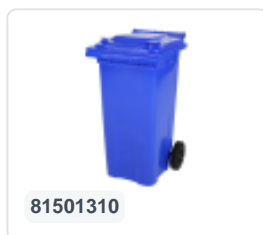

Two-wheeled 240 litre waste container - blue

Product specifications

External dimensions (L x W x H)	580 x 740 x 1100 mm
Capacity	240 liter
Material	Recycled HDPE
Article number	81881311
Weight (kg)	14 kg
Color	Blue
Quantity per pallet	26

Properties

The waste container is fitted with two wheels Ø 200 mm, with rubber tread.

The two-wheeled waste container is suitable for emptying at the side of the dustcart.

Matching accessories

Alternative articles