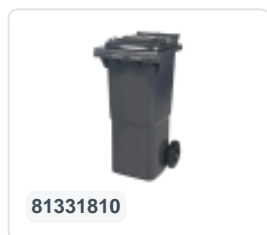

Two-wheeled 240 litre waste container - blue

Product specifications

External dimensions (L x W x H)	580 x 740 x 1100 mm
Capacity	240 liter
Material	Recycled HDPE
Article number	81881311
Weight (kg)	14 kg
Color	Blue
Quantity per pallet	26

Properties

The waste container is fitted with two wheels Ø 200 mm, with rubber tread.

The two-wheeled waste container is suitable for emptying at the side of the dustcart.

Matching accessories

Alternative articles