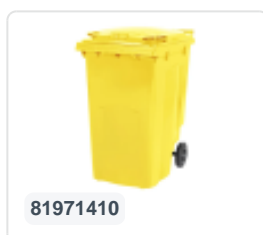

Matching accessories