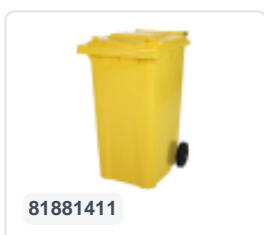

Matching accessories