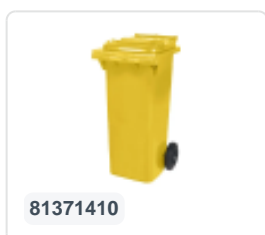

Matching accessories