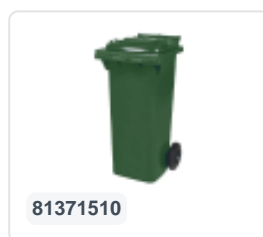

Two-wheeled 120 litre waste container - green

Product specifications

External dimensions (L x W x H)	505 x 555 x 1005 mm
Capacity	120 liter
Material	Recycled HDPE
Article number	81501510
Weight (kg)	9,9 kg
Color	Green
Quantity per pallet	26

Properties

The waste container is fitted with two wheels Ø 200 mm, with rubber tread.

The two-wheeled waste container is suitable for emptying at the side of the dustcart.

Matching accessories

Alternative articles