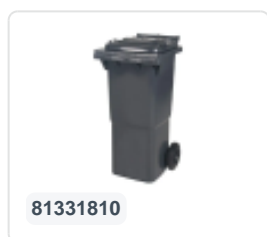

Two-wheeled 120 litre waste container - green

Product specifications

External dimensions (L x W x H)	505 x 555 x 1005 mm
Capacity	120 liter
Material	Recycled HDPE
Article number	81501510
Weight (kg)	9,9 kg
Color	Green
Quantity per pallet	26

Properties

The waste container is fitted with two wheels Ø 200 mm, with rubber tread.

The two-wheeled waste container is suitable for emptying at the side of the dustcart.

Matching accessories

Alternative articles