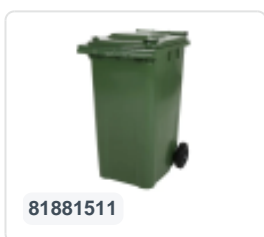

Two-wheeled 120 litre waste container - green

Product specifications

External dimensions (L x W x H)	505 x 555 x 1005 mm
Capacity	120 liter
Material	Recycled HDPE
Article number	81501510
Weight (kg)	9,9 kg
Color	Green
Quantity per pallet	26

Properties

The waste container is fitted with two wheels Ø 200 mm, with rubber tread.

The two-wheeled waste container is suitable for emptying at the side of the dustcart.

Matching accessories

Alternative articles