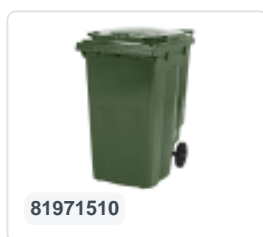

Two-wheeled 120 litre waste container - green

Product specifications

External dimensions (L x W x H)	505 x 555 x 1005 mm
Capacity	120 liter
Material	Recycled HDPE
Article number	81501510
Weight (kg)	9,9 kg
Color	Green
Quantity per pallet	26

Properties

The waste container is fitted with two wheels Ø 200 mm, with rubber tread.

The two-wheeled waste container is suitable for emptying at the side of the dustcart.

Matching accessories

Alternative articles