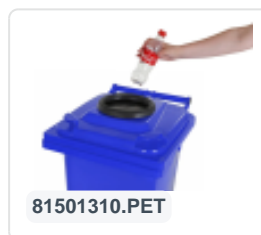

Matching accessories