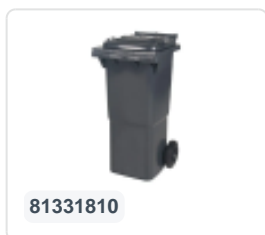

Matching accessories