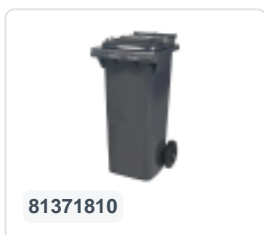

Matching accessories