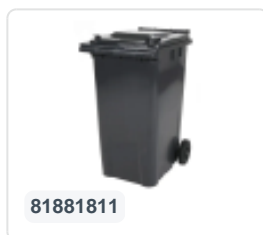

Matching accessories