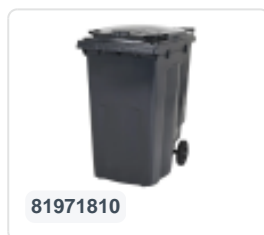

Matching accessories