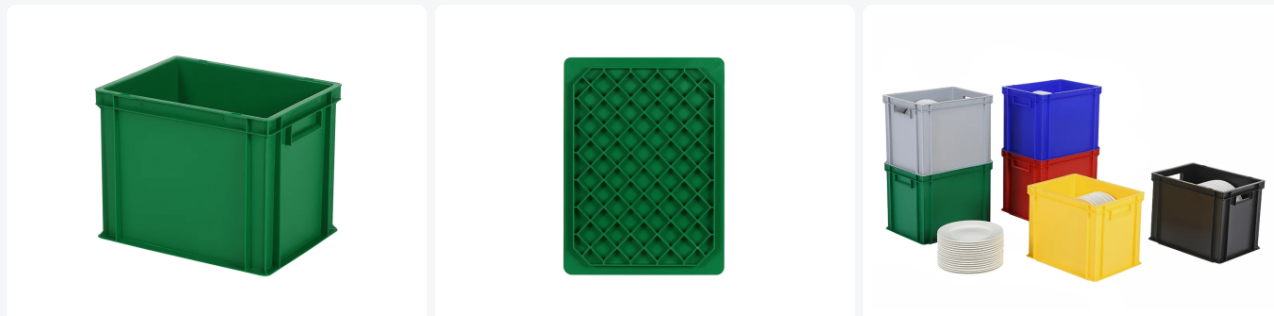

# Stacking bin / bin for plates - 400 x 300 x H 320 mm - green (reinforced base)

## Product specifications

External dimensions ( L x W x H) 400 x 300 x 320 mm

Internal dimensions (L x W x H) 366 x 266 x 305 mm

Max. stacking load (kg) 200 kg

Capacity 28.5 liter

Handles Closed

Sidewalls Closed

Material PP

Article number 30.432.RDH.8

Weight (kg) 1,7 kg

Temperature range -20°C to +80°C

Color Green

Bottom Closed, reinforced

European Article Number 7424905751769

Colorcode PMS 349 C

Max. plate diameter 290

Load capacity (kg) 20

Quantity per pallet 56