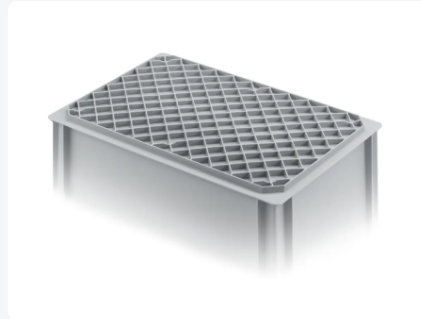

Article number: 30.632.ROH.1

Printing possible

Stacking bin - 600 x 400 x H 320 mm - grey - open handles

Product specifications

External dimensions (L x W x H) 600 x 400 x 320 mm

Internal dimensions (L x W x H) 566 x 366 x 305 mm

Max. stacking load (kg) 250 kg

Capacity 64 liter

Handles Open

Sidewalls Closed

Material PP

Article number 30.632.ROH.1

Weight (kg) 2,9 kg

Temperature range -20°C to +80°C

Color Grey

Bottom Closed, reinforced

Colorcode RAL 7040

Load capacity (kg) 25

Quantity per pallet 28

Properties

Stacking bin is provided with an extra strong diamond-pattern base

Matching accessories