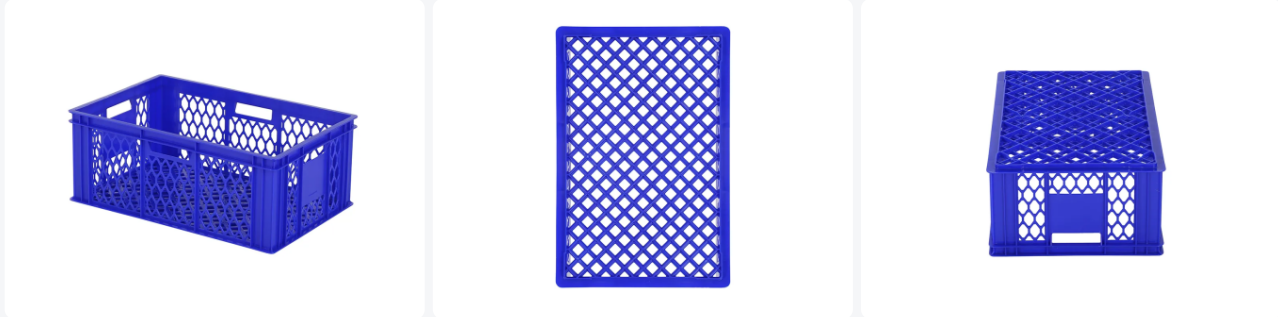

Article number: 30.122.15.K

Printing possible

# Stackable Crate - 600x400xH224mm - blue

## Product specifications

External dimensions ( L x 600 x 400 x 224 mm  
W x H)

Internal dimensions (L x 568 x 368 x 210 mm  
W x H)

Capacity 43.9 liter

Material HDPE

Article number 30.122.15.K

Weight (kg) 1,72 kg

Temperature range -40°C to +70°C

Color Blue

Quantity per pallet 40