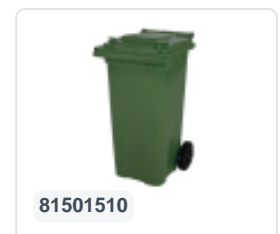

Article number: 67.7780.90.12

Printing possible

Sorting box - 90 litre - green

Product specifications

External dimensions (L x W x H)	490 x 490 x 610 mm
Capacity	90 liter
Handles	Two recessed handles
Sidewalls	Closed
Material	PP
Article number	67.7780.90.12
Weight (kg)	2,6 kg
Color	Green
Bottom	Closed

Properties

With two recessed handles for comfortable carrying

Multiple sorting boxes may be linked together into waste separation units via their linkable trolleys

Matching accessories

Alternative articles