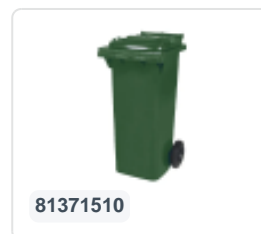

Article number: 67.7780.90.12

Printing possible

Sorting box - 90 litre - green

Product specifications

External dimensions (L x W x H)	490 x 490 x 610 mm
Capacity	90 liter
Handles	Two recessed handles
Sidewalls	Closed
Material	PP
Article number	67.7780.90.12
Weight (kg)	2,6 kg
Color	Green
Bottom	Closed

Properties

With two recessed handles for comfortable carrying

Multiple sorting boxes may be linked together into waste separation units via their linkable trolleys

Matching accessories

Alternative articles