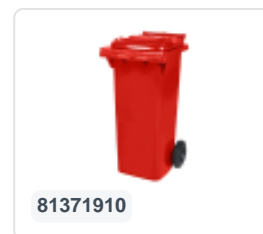

Article number: 67.7780.60.14

Printing possible

Sorting box - 60 litre - red

Product specifications

External dimensions (L x W x H)	560 x 280 x 590 mm
Capacity	60 liter
Handles	Two recessed handles
Sidewalls	Closed
Material	PP
Article number	67.7780.60.14
Weight (kg)	1,9 kg
Color	Red
Bottom	Closed

Properties

With two recessed handles for comfortable carrying

Multiple sorting boxes may be linked together into waste separation units via their linkable trolleys

Matching accessories

Alternative articles