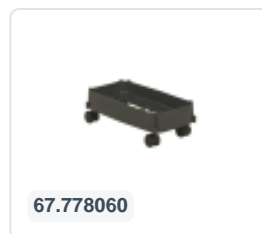

Article number: 67.7780.60.14

Printing possible

Sorting box - 60 litre - red

Product specifications

External dimensions (L x W x H)	560 x 280 x 590 mm
Capacity	60 liter
Handles	Two recessed handles
Sidewalls	Closed
Material	PP
Article number	67.7780.60.14
Weight (kg)	1,9 kg
Color	Red
Bottom	Closed

Properties

With two recessed handles for comfortable carrying

Multiple sorting boxes may be linked together into waste separation units via their linkable trolleys

Matching accessories

Alternative articles