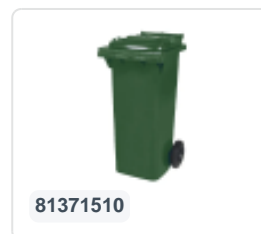

Article number: 67.7780.60.12

Printing possible

Sorting box - 60 litre - green

Product specifications

External dimensions (L x W x H)	560 x 280 x 590 mm
Capacity	60 liter
Handles	Two recessed handles
Sidewalls	Closed
Material	PP
Article number	67.7780.60.12
Weight (kg)	1,9 kg
Color	Green
Bottom	Closed

Properties

With two recessed handles for comfortable carrying

Multiple sorting boxes may be linked together into waste separation units via their linkable trolleys

Matching accessories

Alternative articles