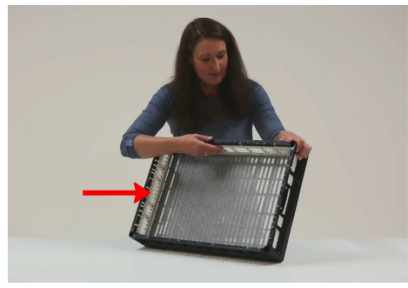

# Small side wall 400mm - PA white

## Product specifications

External dimensions ( L x 348 x 3 x 68 mm  
W x H)

Material	Polyamide (nylon)
Article number	53.RM.SW4.06PA
Weight (kg)	0,1 kg
Color	White