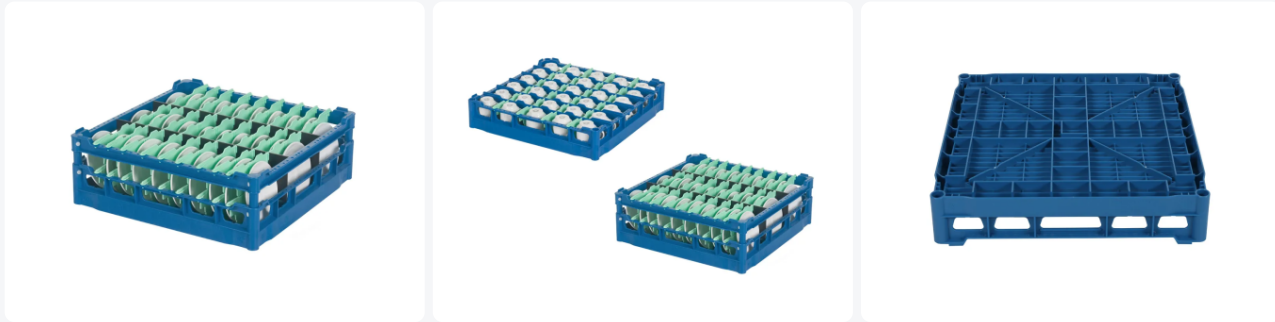

# Saucer basket (30 spaces)

## Product specifications

External dimensions ( L x W x H)	500 x 500 mm
Handles	Open, for more comfortable carrying
Sidewalls	Open, for optimum washing result and a faster drying process
Material	PP
Article number	50.NK.120.103
Color	Blue
Bottom	Open and especially reinforced, so suitable for use in basket transport machines with transport hooks
Max. plate diameter	150

## Properties

For storage and cleaning of your cups, please also check our 30 cups baskets (Related products overview, under the "Ask for a quotation" button)

With 3 x 10 subdivision both in the lower basket and in the upper frame, for 30 saucers with max. Ø 150 mm

## Description

Saucer basket (500 x 500 mm) 30 spaces, custom made, depending on the diameter of the saucer. With a 3 x 10 subdivision, both in the lower basket as well in the upper frame, for 30 saucers with max. Ø 150 mm. Basket is 4-sided equipped with color clips. Bottom is open and especially reinforced; therefore suitable for use in basket transport machines with transport hooks. Side walls and bottom have an open construction for optimum washing result and a faster drying process.