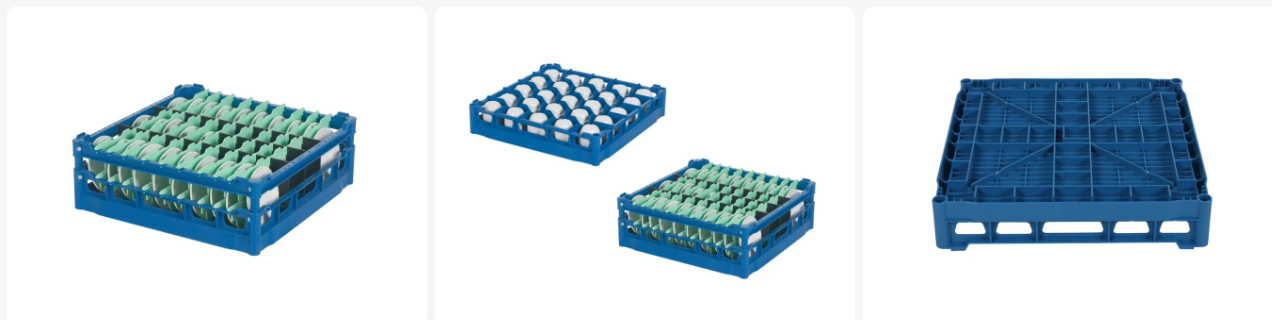

Saucer basket (25 spaces)

Product specifications

External dimensions (L x W x H)	500 x 500 mm
Handles	Open, for more comfortable carrying
Sidewalls	Open, for optimum washing result and a faster drying process
Material	PP
Article number	50.NK.120.25
Color	Blue
Bottom	Open and especially reinforced, so suitable for use in basket transport machines with transport hooks
Max. plate diameter	150

Properties

For storage and cleaning of your cups, please also check our 25 cups baskets (Related products overview, under the "Ask for a quotation" button)

Suitable for use in basket transport machines with transport hooks

With 2 x 10 and 1 x 5 subdivision both in the lower basket and in the upper frame, for 25 saucers with max. Ø 150 mm

Dishwasher baskets may be used as washing and storage baskets for glassware or crockery

Basket has slots on four sides for colour clips, intended for content labelling etc.

Open construction for optimum washing result

Description

Saucer basket (500 x 500 mm) 25 spaces, custom made, depending on the diameter of the saucer. With a 2 x 10 and 1 x 5 subdivision, both in the lower basket as well in the upper frame, for 25 saucers with max. Ø 150 mm. Basket is 4-sided equipped with color clips. Bottom is open and especially reinforced; therefore suitable for use in basket transport machines with transport hooks. Side walls and bottom have an open construction for optimum washing result and a faster drying process.