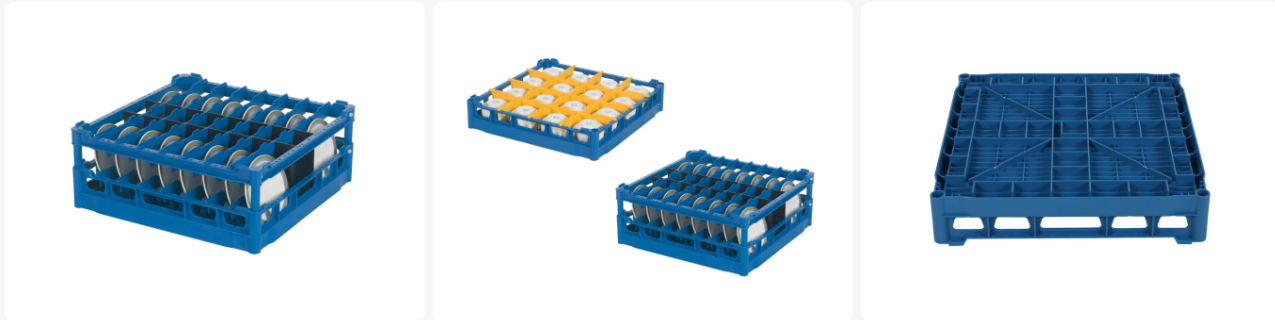

Saucer basket (16 spaces)

Product specifications

External dimensions (L x W x H)	500 x 500 mm
Handles	Open, for more comfortable carrying
Sidewalls	Open, for optimum washing result and a faster drying process
Material	PP
Article number	50.NK.120.82
Color	Blue
Bottom	Open and especially reinforced, so suitable for use in basket transport machines with transport hooks
Max. plate diameter	180

Properties

For storage and cleaning of your cups, please also check our 16 cups baskets (Related products overview, under the "Ask for a quotation" button)

Suitable for use in basket transport machines with transport hooks

With 2 x 8 subdivision both in the lower basket and in the upper frame, for 16 saucers with max. Ø 180 mm

Dishwasher baskets may be used as washing and storage baskets for glassware or crockery

Basket has slots on four sides for colour clips, intended for content labelling etc.

Open construction for optimum washing result

Description

Saucer basket (500 x 500 mm) 16 spaces, custom made, depending on the diameter of the saucer. With a 2 x 8 subdivision, both in the lower basket as well in the upper frame, for 16 saucers with max. Ø 180 mm. Basket is 4-sided equipped with color clips. Bottom is open and especially reinforced; therefore suitable for use in basket transport machines with transport hooks. Side walls and bottom have an open construction for optimum washing result and a faster drying process.