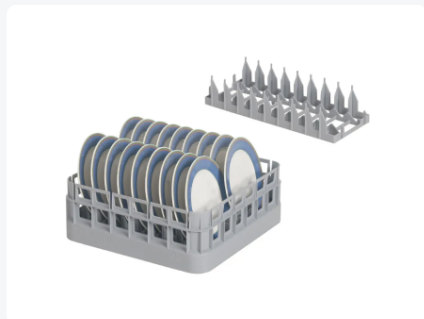

Article number: 50.PI.400

Printing possible

Plate insert rack PI 400 (365 x 145 x 75) for 9 plates

Product specifications

External dimensions (L x W x H)	365 x 145 x 75 mm
Material	PP
Article number	50.PI.400
Weight (kg)	2 kg
Temperature range	-30°C to +80°C
Color	Grey
European Article Number	7424904862848
Max. plate diameter	260

Properties

Plastic plate insert rack

Dimensions: 365 x 145 x H 75 mm

Suitable for 9 plates, flat or deep, up to ? 260 mm

Compatible with bistro baskets with a basket size of 400 x 400 mm and 500 x 500 mm

Alternative articles