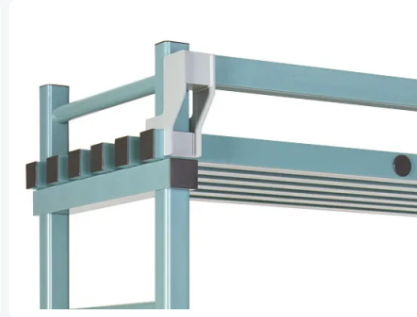

## Product specifications

External dimensions ( L x W x H)	2000 x 670 x 2050 mm
Material	PVC
Article number	KNR20060205
Weight (kg)	60 kg
Temperature range	-40°C to +80°C
Color	Green

## Properties

**Nautical plastic racks: a hygienic and versatile storage for the shipping sector**

**Nautical racks are provided with storm rail holders, removable storm rails and adjustable feet (200 kg). Height of storm rail with respect to shelf: 120 mm. The shelf depth is increased by 70 mm because storm rails extend forwards.**

**The top shelf of a nautical rack is provided as standard with a top set with storm rail**