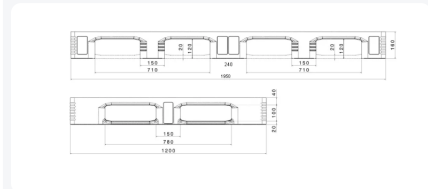

Plastic pallet TC3-DUO - 1950 x 1200 mm - with 7 mm rims all around - 5 pallet runners

Product specifications

External dimensions (L x W x H)	1950 x 1200 x 160 mm
Dynamic load capacity	1500 kg
Material	HDPE
Article number	87035841.DUO
Weight (kg)	43 kg
Temperature range	-30°C to +40°C, briefly up to +90°C
Color	Grey
Static load capacity	7500 kg
Edge height	7 mm

Properties

Large-format plastic pallet size 1950 x 1200 x H 160 mm

Made from HDPE

Suitable for food applications (food-safe)

The TC3-DUO is based on the TC3 pallet

In this version, two TC3 pallets are sustainably welded together

This minimises breakage at these sensitive points

The stated dynamic load is based on an evenly distributed load and a wide forklift tine position

Description

Plastic large-format pallet (1950 x 1200 x H 160 mm), type TC3-DUO – food-safe. Based on two TC3 pallets, which are then sustainably welded together. Equipped with 5 pallet runners lengthwise, underside with closed blocks. The top and bottom deck of the TC3-DUO are completely smooth and closed, without external rib structures, with 7 mm rims all around. Static load capacity is 7500 kg, dynamic load capacity 1500 kg. Maximum dynamic load of 1500 kg with evenly distributed load and a wide forklift tine position. Various organisations use DUO pallets to their full satisfaction.