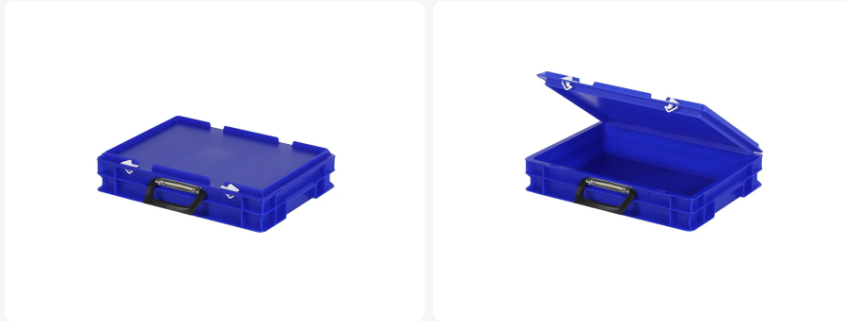

Article number: 30.408.KO.3

Printing possible

Plastic case - 400 x 300 x H 90 mm - Blue - Stacking bin with lid and case handle

Product specifications

External dimensions (L x W x H) 400 x 300 x 90 mm

Internal dimensions (L x W x H) 366 x 266 x 72 mm

Max. stacking load (kg) 150 kg

Capacity 7 liter

Handles Closed

Sidewalls Closed

Material PP

Article number 30.408.KO.3

Weight (kg) 1,1 kg

Temperature range -20°C to +80°C

Color Blue

Bottom Closed, smooth

European Article Number 7424918377352

Colorcode RAL 5002

Load capacity (kg) 10

Quantity per pallet 240

Properties

Lid provided with two snap-slide locks

With one case handle on the front

Lidded bins have a removable, hinged lid

All lidded bins with case handle are stackable with lid

Description

Blue plastic case in dimensions of 400 x 300 mm. The 7-liter capacity case features a hinged lid and a practical handle at the front. The lid is secured with two snap-slide locks. The case has a smooth bottom and is stackable even with the lid on. Suitable for securely storing valuable items dust-free. Seals and label holders are provided as accessories for the cases.