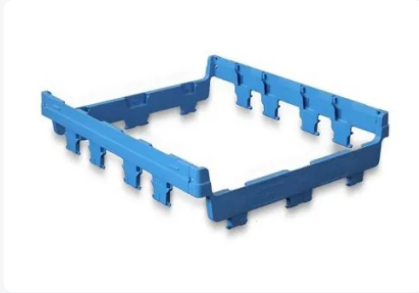

Article number: 2538.000.626

Optiframe height extension set for MAGNUM Optimum pallet boxes 1200 x 1000 mm

Product specifications

External dimensions (L x W x H)	1200 x 1000 x 105 mm
Internal dimensions (L x W x H)	1140 x 940 x 105 mm
Material	PP
Article number	2538.000.626
Weight (kg)	2,5 kg
Temperature range	?10°C to +40°C / short-term up to +90°C
Color	Blue

Properties

Optiframe - plastic height extension set for
MAGNUM Optimum 1200 x 1000 mm

For increasing the box capacity

The frame is placed between the pallet base and the
side walls

Each frame increases the height by 105 mm