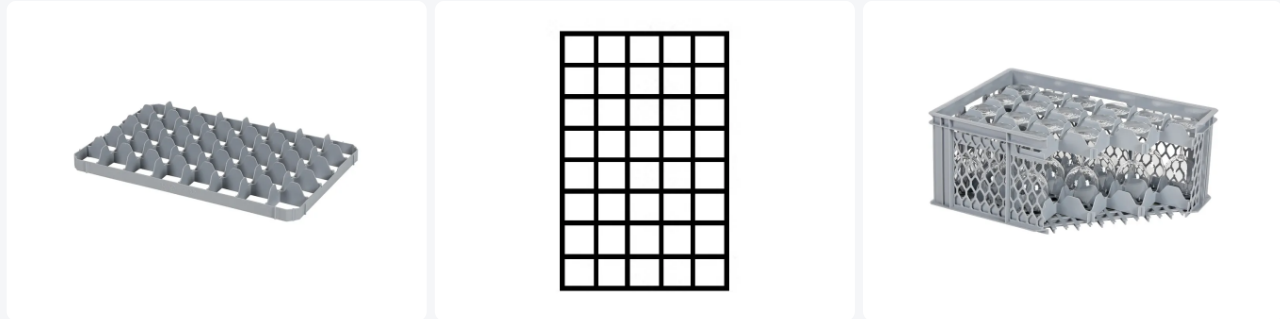

Article number: 30.40.O

# Lower 40 space subdivision - BASIC glass crates - size 69 x 67 mm

## Product specifications

External  
dimensions ( L x 565 x 365 x 55 mm  
W x H)

Material PP

Article number 30.40.O

Weight (kg) 0,2 kg

Color Grey

European Article  
Number 7424900442426

Maximum Ø  
glass 65

Quantity per  
pallet 200