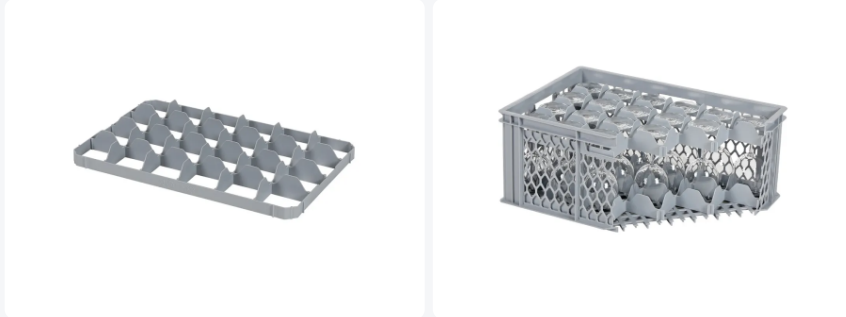

Article number: 30.24.O

Lower 24 space subdivision - BASIC glass crates - size 90 x 86 mm

Product specifications

External
dimensions (L x 565 x 365 x 55 mm
W x H)

Material PP

Article number 30.24.O

Weight (kg) 0,2 kg

Color Grey

European Article
Number 7424909433418

Maximum Ø
glass 85

Quantity per
pallet 200

Alternative articles