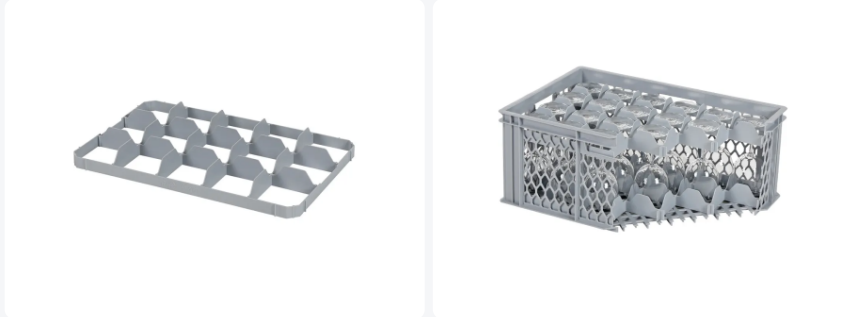

Article number: 30.15.O

# Lower 15 space subdivision - BASIC glass crates - size 116 x 109 mm

## Product specifications

External  
dimensions ( L x 565 x 365 x 55 mm  
W x H)

Material PP

Article number 30.15.O

Weight (kg) 0,2 kg

Color Grey

European Article  
Number 7424902730729

Maximum Ø  
glass 106

Quantity per  
pallet 200