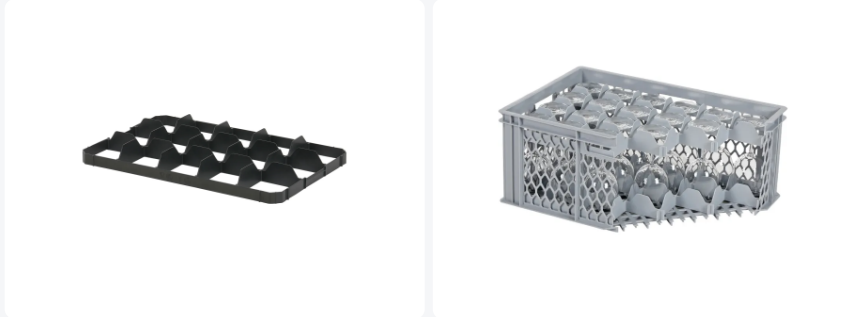

Article number: 30.15.O.10

Lower 15 space subdivision - BASIC glass crates - size 116 x 109 mm - black

Product specifications

External
dimensions (L x 565 x 365 x 55 mm
W x H)

Material	PP
Article number	30.15.O.10
Weight (kg)	0,2 kg
Color	Black
Maximum Ø glass	106
Quantity per pallet	200