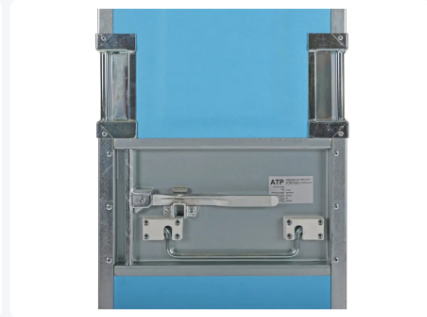

Article number: 92.H.340

Isulated container - passive - 340 litre Euronorm

Product specifications

External dimensions (L x W x H)	555 x 775 x 1600 mm
Internal dimensions (L x W x H)	410 x 610 x 1340 mm
Capacity	340 liter
Handles	Two handles on each side of the door and one hinged wire handle on door
Article number	92.H.340
Weight (kg)	92 kg
Temperature range	Interior: -80°C to +130°C / Exterior: -40°C to +70°C
Color	Blue

Properties

Euronorm internal size 600 x 400 mm (usable); also suitable for beer and soft drink crates

Insulated with PU foam filling

Insulated container is provided with central door locking

Door hook on top of container to retain open door

Insulated container is provided with two rigid casters and two swivel castors, with galvanised housings and plastic wheels Ø 125 mm with PU tread.

Matching accessories

Alternative articles

66.C.180.RK

66.SC.360.RK