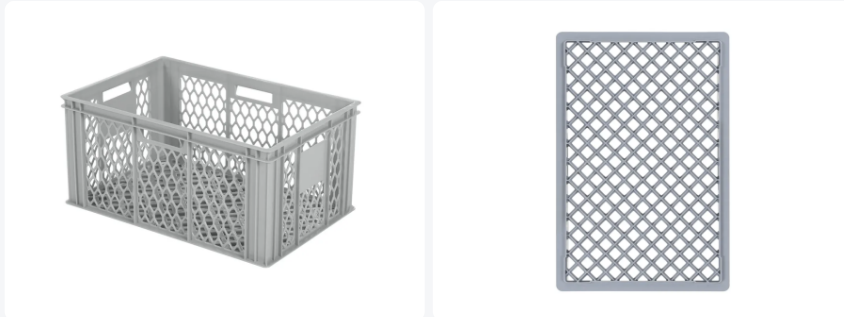

Article number: 30.128.0105.15

Printing possible

Glass crate BASIC - 600 x 400 x H 280 mm

Product specifications

External dimensions (L x W x H)	600 x 400 x 280 mm
Internal dimensions (L x W x H)	568 x 368 x 271 mm
Capacity	57 liter
Handles	Open (four openings)
Sidewalls	Perforated
Material	HDPE
Article number	30.128.0105.15
Weight (kg)	2 kg
Temperature range	-40°C to +70°C
Bottom	Perforated, reinforced (base implementation no. 15)
European Article Number	7424906218216
Colorcode	RAL 7040
Quantity per pallet	32

Properties

Food-safe bread crate / stacking crate

Ideal for bakeries

Equipped with reinforced side walls and bottom

Features coarse perforated walls

Has four open handles

Matching accessories

Alternative articles