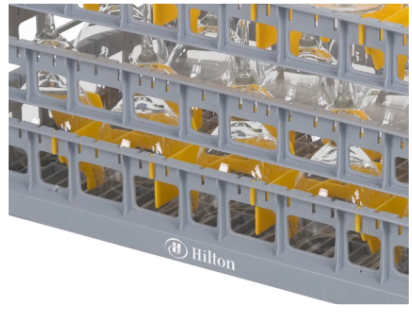

Article number: optie-logo-vaatwaskorven-600-x-400

Glass basket 600 x 400 mm with company logo

Product specifications

Article number optie-logo-vaatwaskorven-600-x-400