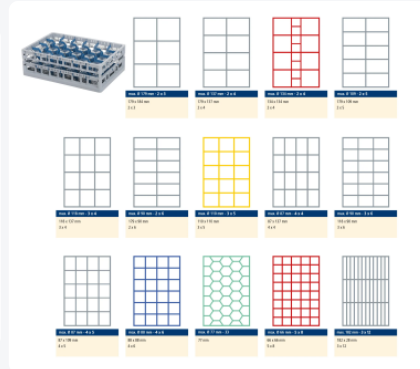

Article number: 50.CR.620.P.33.10

Printing possible

Glass basket 600 x 400 mm - for 33 glasses with maximum Ø77mm

Product specifications

External dimensions (L x W x H)	600 x 400 mm
Material	PP
Article number	50.CR.620.P.33.10
Color	Black
Maximum Ø glass	77

Properties

The depicted basket variant is equipped with a top frame, assembled with tube extenders.

Exclusive color variant for the event sector.

The **BLACK LINE** glass basket features a 33-compartment division, both in the base basket and in the top frame. Maximum glass diameter: 77 mm.

The open construction of the baskets ensures optimal rinsing results.

The Clixrack system offers a wide range of standard compartment divisions

The type of compartment division for the Clixrack depends on the diameter of the glass. A sizing chart easily determines the suitable basket layout. Contact us to receive the sizing chart.

Clixrack dishwasher baskets are stable and stackable with most Euro-standard stacking crates sized 600 x 400 mm. Crates sized 400 x 300 mm can be stacked on the Clixrack baskets.

Clixrack baskets feature receptacles on all four sides for color clips, intended for content labeling, etc.