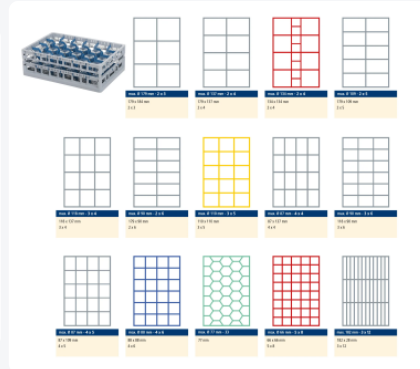

Article number: 50.CR.620.P.24.10

Printing possible

Glass basket 600 x 400 mm - for 24 glasses with maximum Ø88mm

Product specifications

External dimensions (L x W x H)	600 x 400 mm
Material	PP
Article number	50.CR.620.P.24.10
Color	Black
Maximum Ø glass	88

Properties

The depicted basket variant is equipped with a top frame, assembled with tube extenders.

Exclusive color variant designed for the event sector.

The **BLACK LINE** glass basket features a 24-compartment division, both in the base basket and in the top frame. Maximum glass diameter: 88 mm.

The open construction of the baskets ensures optimal rinsing results.

The Clixrack system offers a wide range of standard compartment divisions.

The type of compartment division for the Clixrack depends on the glass diameter. A sizing chart easily determines the suitable basket layout. Contact us to receive the sizing chart.

Clixrack dishwasher baskets are stable and stackable with most Euro-standard stacking crates sized 600 x 400 mm. Crates sized 400 x 300 mm can be stacked on the Clixrack baskets.

Clixrack baskets feature receptacles on all four sides for color clips, intended for content labeling, etc.