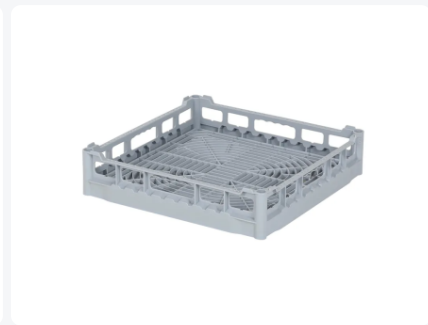

Article number: 50.NKG.100.7x7

Printing possible

Glass basket 500x500mm - maximum glass height 73 mm - with red 7x7 compartment division - maximum glass diameter 63mm

Product specifications

External dimensions (L x W x H)	500 x 500 x 100 mm
Internal dimensions (L x W x H)	465 x 465 x 73 mm
Handles	4-sided - open, for added wearing comfort
Sidewalls	Open, for optimal washing results and a faster drying process
Material	PP
Article number	50.NKG.100.7x7
Temperature range	-15°C to + 90°C
Color	Grey
Bottom	Open and extra reinforced, making it suitable for high loads and for use in basket transport machines with transport hooks.
European Article Number	7424901366387
Gripping aperture size	1
Maximum glass height	73
Maximum Ø glass	63

The basket has 4-sided receptacles for color clips (see accessories).

Color clips can be clicked into the basket on all four sides, for example, to indicate contents.

Suitable for use in basket transport machines with transport hooks.

Description

The glass basket 50.NKG.100.7x7 consists of a gray base basket with a red 7x7 compartment division. The maximum glass diameter determines which division is suitable. Measure the widest point of the glass for this. Note: the widest point of the glass is not always at the top or bottom.

The glass basket with dimensions 500 x 500 x H 100 mm has an inner height of 73 mm. Glasses with a height of up to 73 mm can fit in this basket, such as shot glasses and whiskey glasses. The basket is also suitable for coffee cups and soup bowls. Due to the open basket construction, washing water and drying air have very good access to glassware and porcelain. The dishwasher baskets thus achieve an optimal washing result and a faster drying process. The bottom is additionally reinforced, allowing the basket to rotate in a basket transport machine with transport hooks. Transoplast's glass baskets are exceptionally durable and have the best references in the market.