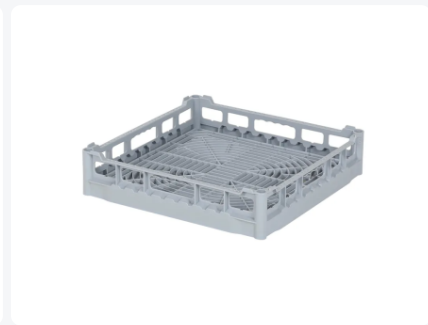

Article number: 50.NKG.100.5x5

Printing possible

# Glass basket 500x500mm - maximum glass height 73 mm - with blue 5x5 compartmentalization - maximum glass Ø 90mm.

## Product specifications

External dimensions ( L x W x H)	500 x 500 x 100 mm
Internal dimensions (L x W x H)	465 x 465 x 73 mm
Handles	4-sided - open, for added wearing comfort
Sidewalls	Open, for optimal washing results and a faster drying process
Material	PP
Article number	50.NKG.100.5x5
Temperature range	-15°C to + 90°C
Color	Grey
Bottom	Open and extra reinforced, making it suitable for high loads and for use in basket transport machines with transport hooks.
European Article Number	7424901366387
Maximum glass height	73
Maximum Ø glass	90

## Description

The glass basket 50.NKG.100.5x5 consists of a gray base basket with a blue 5x5 compartmentalization. The maximum diameter of the glass determines which compartmentalization is suitable. Measure the widest point of the glass for this purpose. Note: the widest point of the glass is not always at the top or bottom.