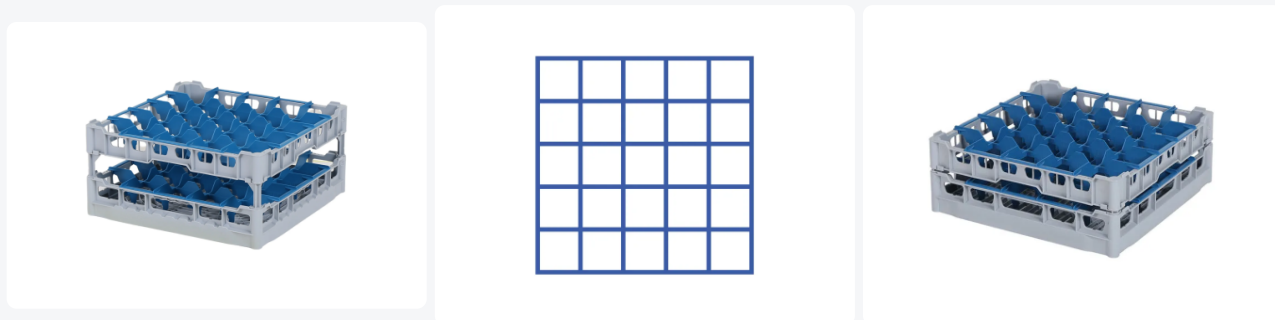

# Glass basket 500x500mm - maximum glass height 225 mm - with blue 5x5 compartment division - maximum glass diameter 90mm

## Product specifications

External dimensions ( L x W x H)	500 x 500 x 265 mm
Internal dimensions (L x W x H)	465 x 465 x 225 mm
Handles	4-sided - open, for added wearing comfort
Sidewalls	Open, for optimal washing results and a faster drying process
Material	PP
Article number	50.NKG.121.200230.5X5
Color	Grey
Bottom	Open and extra reinforced, making it suitable for high loads and for use in basket transport machines with transport hooks.
European Article Number	7424901366387
Maximum glass height	225
Maximum Ø glass	90

The basket has 4-sided receptacles for color clips (see accessories).

Color clips can be clicked into the basket on all four sides, for example, to indicate contents.

Suitable for use in basket transport machines with transport hooks.

## Description

The glass basket 50.NKG.121.200230.5X5 consists of a gray base basket with a blue 5x5 compartment division and a top edge with compartment division - maximum glass diameter Ø90mm.

The glass basket with dimensions 500 x 500 has an inner height of 225 mm. Glasses with a height of up to 225 mm can fit in this basket. Thanks to the open basket construction, washing water and drying air have very good access to glassware and porcelain. The dishwasher baskets thus achieve an optimal washing result and a faster drying process. The bottom is additionally reinforced, allowing the basket to rotate in a basket transport machine with transport hooks. Transoplast's glass basket is exceptionally durable and has the best references in the market.