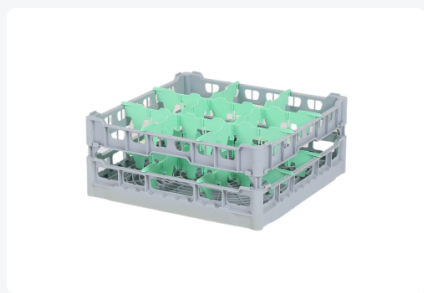

# Glass basket 500x500mm - maximum glass height 180 mm - with green 3x3 compartment division - maximum glass diameter 149mm.

## Product specifications

External dimensions ( L x W x H)	500 x 500 x 219 mm
Internal dimensions (L x W x H)	465 x 465 x 180 mm
Handles	4-sided - open, for added wearing comfort
Sidewalls	Open, for optimal washing results and a faster drying process
Material	PP
Article number	50.NKG.121.155185.3X3L
Color	Grey
Bottom	Open and extra reinforced, making it suitable for high loads and for use in basket transport machines with transport hooks.
European Article Number	7424901366387
Maximum glass height	180
Maximum Ø glass	149

The basket has 4-sided receptacles for color clips (see accessories).

Color clips can be clicked into the basket on all four sides, for example, to indicate contents.

Suitable for use in basket transport machines with transport hooks.

## Description

The glass basket 50.NKG.121.155185.3X3L gray base basket with a green compartment division 3x3 - maximum glass diameter Ø149mm.