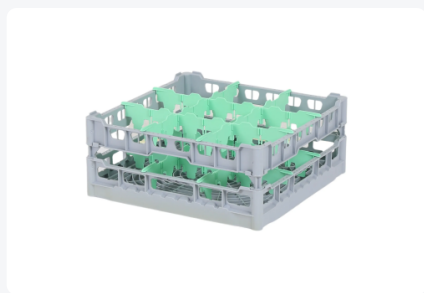

Glass basket 500x500mm - maximum glass height 165 mm - with green 3x3 compartment division - maximum glass diameter 149mm.

Product specifications

External dimensions (L x W x H)	500 x 500 x 204 mm
Internal dimensions (L x W x H)	465 x 465 x 165 mm
Handles	4-sided - open, for added wearing comfort
Sidewalls	Open, for optimal washing results and a faster drying process
Material	PP
Article number	50.NKG.121.140170.3X3L
Color	Grey
Bottom	Open and extra reinforced, making it suitable for high loads and for use in basket transport machines with transport hooks.
European Article Number	7424901366387
Maximum glass height	165
Maximum Ø glass	149

Properties

Our baskets guarantee safe transport and efficient storage of your glassware and tableware.

The open design of the basket ensures optimal washing results.

Determine the appropriate basket layout and height easily with the size chart. Request a size chart by calling or filling out our contact form.

The basket has 4-sided receptacles for color clips (see accessories).

Color clips can be clicked into the basket on all four sides, for example, to indicate contents.

Suitable for use in basket transport machines with transport hooks.

Description

The glass basket 50.NKG.121.140170.3X3L gray base basket with a green compartment division 3x3 - maximum glass diameter Ø149mm.

Alternative articles