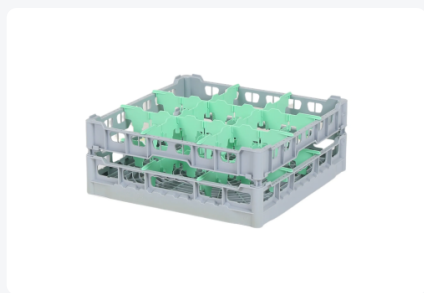

Glass basket 500x500mm - maximum glass height 150 mm - with green 3x3 compartment division - maximum glass diameter 149mm.

Product specifications

External dimensions (L x W x H)	500 x 500 x 189 mm
Internal dimensions (L x W x H)	465 x 465 x 150 mm
Handles	4-sided - open, for added wearing comfort
Sidewalls	Open, for optimal washing results and a faster drying process
Material	PP
Article number	50.NKG.121.125155.3X3L
Color	Grey
Bottom	Open and extra reinforced, making it suitable for high loads and for use in basket transport machines with transport hooks.
European Article Number	7424901366387
Maximum glass height	150
Maximum Ø glass	149

Properties

Our baskets guarantee safe transport and efficient storage of your glassware and tableware.

The open design of the basket ensures optimal washing results.

Determine the appropriate basket layout and height easily with the size chart. Request a size chart by calling or filling out our contact form.

The basket has 4-sided receptacles for color clips (see accessories).

Color clips can be clicked into the basket on all four sides, for example, to indicate contents.

Suitable for use in basket transport machines with transport hooks.

Description

The glass basket 50.NKG.121.125155.3X3L gray base basket with a green compartment division 3x3 - maximum glass diameter Ø149mm.

Alternative articles